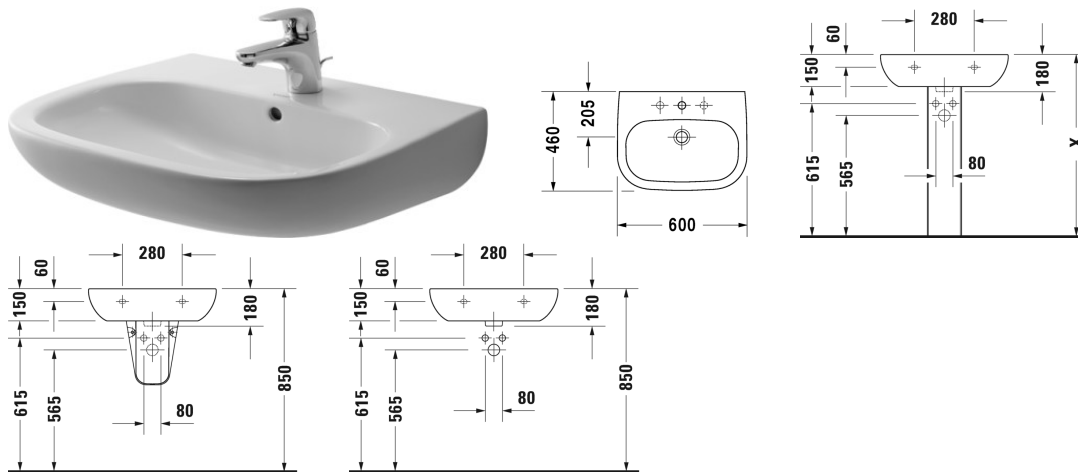

D-Code Washbasin # 23106000002

| < 600 mm > |

Washbasin	Dimension	Weight	Order number
with overflow, with tap platform, underneath glazed, 600 mm			
Colors			
00 White Alpin			
Variant			
●	600 x 460 mm	17.800 kilogram	23106000002
Suitable products			
Siphon cover for # 231065, 231060, 231055, 034265, 034285, 034210, 034812,			085718
Pedestal for # 231065, 231060, 231055, 034265, 034285, 034210, 034812,			086327
Vanity unit wall-mounted 1 door, for D-Code # 231055, # 231060, # 231065, 400 x 360 mm	400 x 360 mm		KT6658 L/R

All drawings contain the necessary measurements which are subject to standard tolerances. They are stated in mm and are non-binding. Exact measurements, in particular for customised installation scenarios, can only be taken from the finished piece.